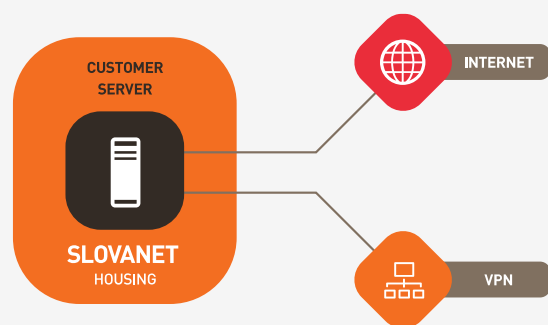

server:LINK

TELECOMMUNICATION SERVICES FOR YOUR BUSINESS

- ✓ safely stored computing resources
- ✓ permanent availability monitoring
- ✓ scalability and redundancy of the whole solution

High data transfer speed without loading your line

Reliable computing resources are necessary for companies working with IT systems and developing their activities via the Internet. Installing a server in own premises is becoming too demanding in terms of data connection capacity, equipment of premises and security. The **server:LINK** service relieves you of the trouble of its installation, and provides all conditions for trouble-free and reliable operation.

Parameters

- the size of the rented space: rack/half-size rack/1 place in a rack (so-called 1 unit)
- connection speed: 100 Mbit/s, 1 Gbit/s and other

Benefits of the service

- saving costs related to building up own premises
- high connection speed within Slovakia and abroad
- unlimited volume of transferred data
- permanent availability of services (double backup of the connection to the backbone network based on optical infrastructure, uninterruptible power supply)
- permanent availability of premises, the option to perform a remote-controlled restart 24/7
- tailored services (from 1 server up to the whole rack, from 10 Mbit/s up to 1 Gbit/s)
- wide range of related and additional services (DNS and mailserver backup, domain registration and administration, allocation of IP addresses, on-line monthly overview of the service use, server administration, etc.)