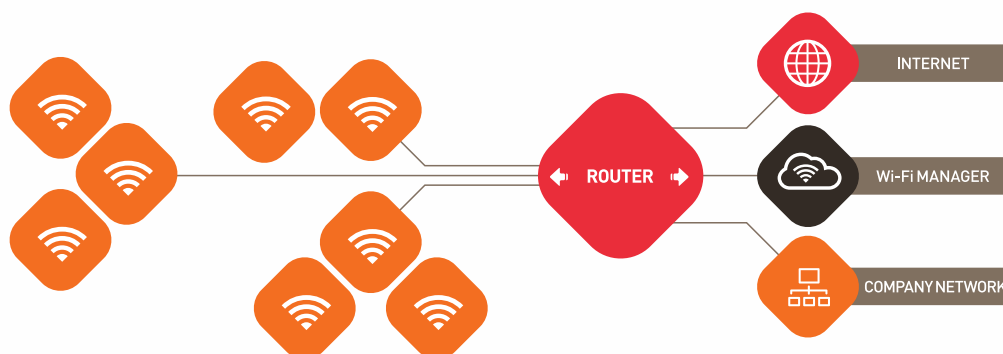

## Wireless solutions for enterprise networks at the highest level

The **aero:LINK** service decreases the cost and complexity of modern networks by using a cloud-based Wi-Fi controller. The inherent high-degree of scalability is particularly well-suited to small, medium and large enterprises and their branch offices. Public institutions, hotels, shopping centres, restaurants and even hospitals also use wireless systems the advantage of which is based on their ability to meet high demands for connectivity. **aero:LINK** service delivers significant cost savings as there is no need to purchase a hardware controller.

The cloud-based controller delivers simple administration of policies and batch updates to configurations, network performance monitoring and provides information about clients to simplify problem solving, the planning of transmission capacities, the administration of policies and security for the private devices of employee (Bring Your Own Device – BYOD).

## Simplicity and speed

**There is no need to reconfigure aero:LINK** access points. Simply prepare a settings template and the controller ensures distribution to all access points connected to the Internet.

**aero:LINK** access points (AP) meet the highest standards and deliver functionalities such as distributed intelligence, automatic client roaming, fair distribution of bandwidth for clients and wireless connection of access points. Furthermore, the unique beamforming technology enables adaptive polarising antennas to decrease interference from the ambient environment and increase performance levels for users.